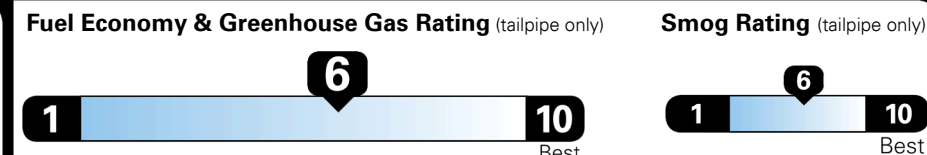

EPA DOT Fuel Economy and Environment

Gasoline Vehicle

Fuel Economy
34 MPG
combined city/hwy
2.9 gallons per 100 miles
Small SUVs range from 14 to 125 MPG. The best vehicle rates 146 MPGe.
35 city
34 highway

You save $1,250
in fuel costs over 5 years compared to the average new vehicle.

Annual fuel cost $1,450